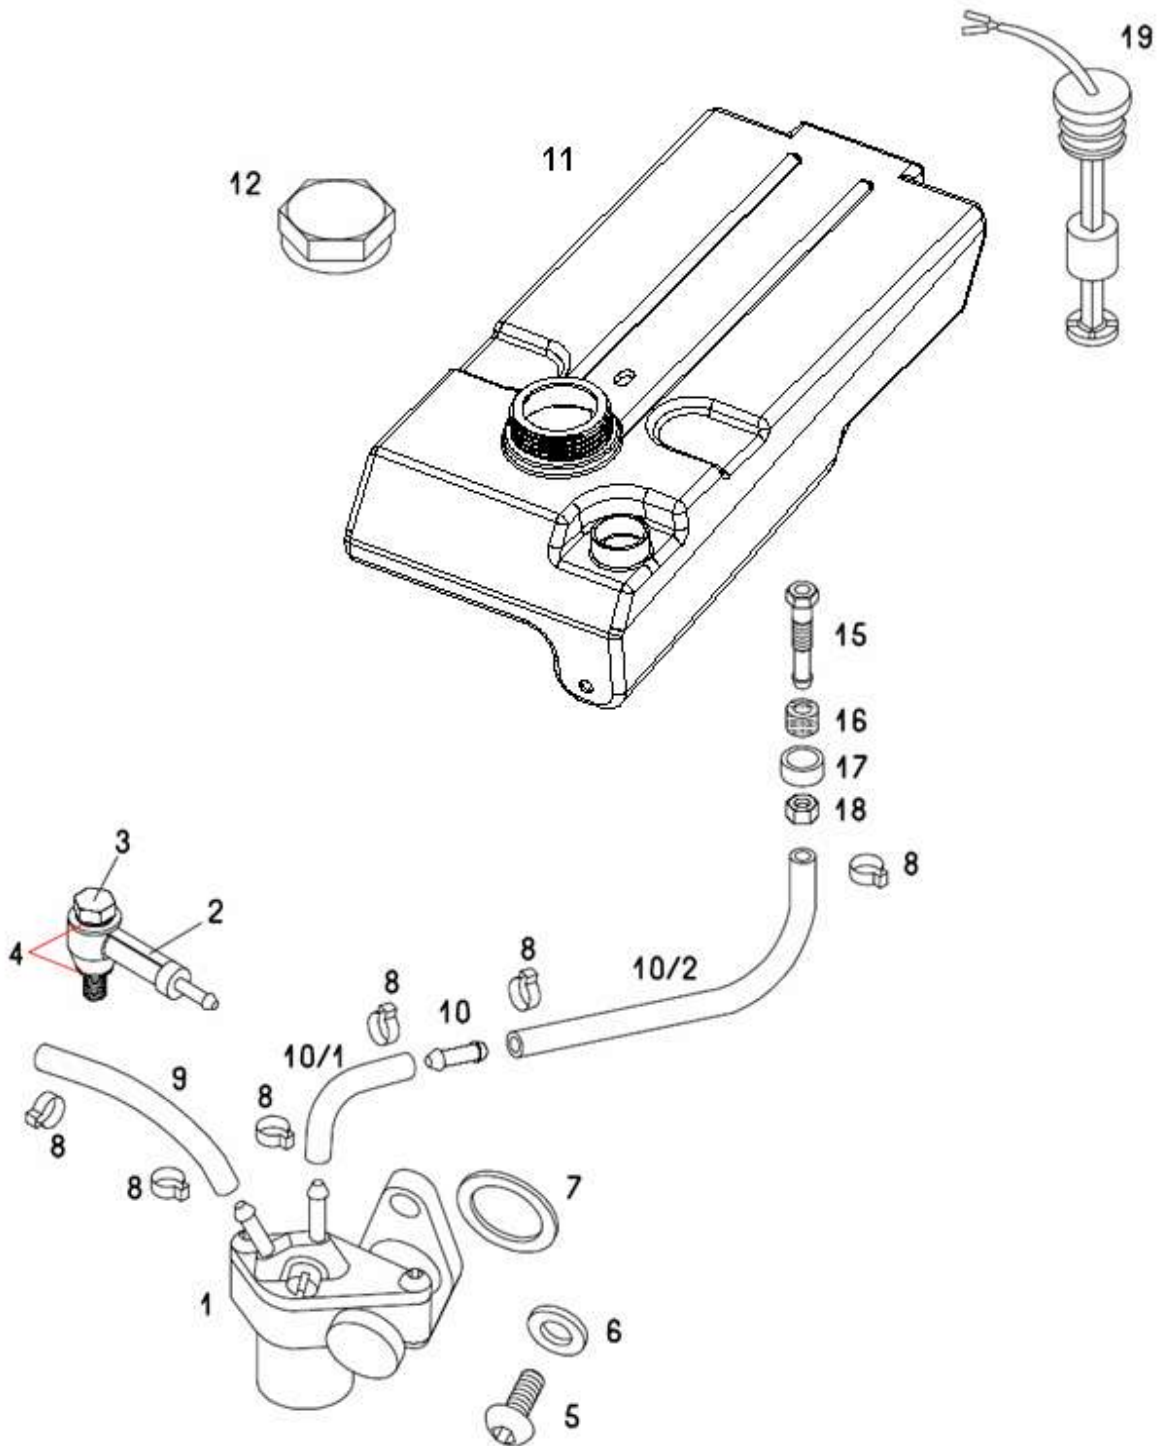

STRARTER MECHANISM

237270 A34DAA STANDARD 25-XL Spare parts catalogue

No.	*	Part No.	Denomination	D
1		223447	STARTER SHAFT	1
2		205702	THRUST WASHER	1
3		209048	BRAKE SPRING	1
4		209047	CLAW COLLAR	1
5		217584	CHAIN SPROCKET Z=25	1
6		217582	CHAIN (32 ROLLERS)	1
7		223448	DISTANCE BUSH	1
8		032073	STARTERSHAFT RING 16	2
9		206391	SHIM 0,50MM	1
10	P	209087	SHIM 0,02MM	3
10	P	200175	SHIM 0,50MM	1
		237189	KICK START LEVER CPL. (with parts 11 to 20)	1
11		223473	KICK START RETURN SPRING	1
12		221406	HUB	1
13		221405	KICK START LEVER	1
15		260216	THRUST BOLT	1
16		260217	KICKSTART SPRING	1
17		202726	KICKSTART PIN	1
18		202723	DISTANCE BUSH	1
19		202727	WASHER 7,4X14X2	1
20		031076	NUT M7	1

MAGNETO ASSEMBLY, ELECTRIC STARTER

237270 A34DAA STANDARD 25-XL Spare parts catalogue

No.	*	Part No.	Denomination	D
		233720	MAGNETO ASSEMBLY CPL. (with parts 1- 4)	1
1		243101	FLYWHEEL	1
2		243100	BASE PLATE CPL.	1
3		224196	RUBBER INSERT PIECE	1
4		243102	PICK UP	1
10		230916	CLIP	1
11		026657	ALLEN SCREW M5x15	2
12		031508	WASHER M5	2
13		200048	ROLLER D3x4	1
14		229918	WASHER d10,4 D 17,5 s 1,2	1
15		230813	OIL PUMP NUT M10x1	1
16		233719	DISTANCE TUBE	2
17		236389	SCREW FOR PICK UP	2
30		233729	ELECTRONIC	1
31		044528	SPARK PLUG CABLE (430mm)	m
32		210175	RUBBER PROTECTOR	1
33		206116	SPARK PLUG CAP	1
34		026701	SCREW M5x12 (ISO 7380)	2
35		031508	WASHER M5	2

OIL PUMP, OIL TANK

237270 A34DAA STANDARD 25-XL Spare parts catalogue

No.	*	Part No.	Denomination	D
1		217310	OIL PUMP CPL. (with parts 2,3,4)	1
2		217311	BANJO	1
3		217312	BANJO BOLT	1
4		044581	SEALING WEASHER 6X12	2
5		026697	SCREW M5X16 (ISO 7380)	2
6		031867	WASHER B5	2
7	P	227393	SHIM 0,50mm	1
8		217313	FERRULE	4
9		044472	OIL LINE (320 mm)	m
10	1	044472	OIL LINE (250 mm)	m
10	2	044472	OIL LINE (530 mm)	m
10	3	233116	CONNETCING CLAMP	1
11		237258	OIL TANK	1
12		236413	OIL TANK CAP	1
15		217319	BANJO	1
16		227499	TRUBBER WASHER	1
17		227498	WASHER CUP	1
18		031075	NUT M6	1
19		236414	OIL LEVEL SENZOR	1