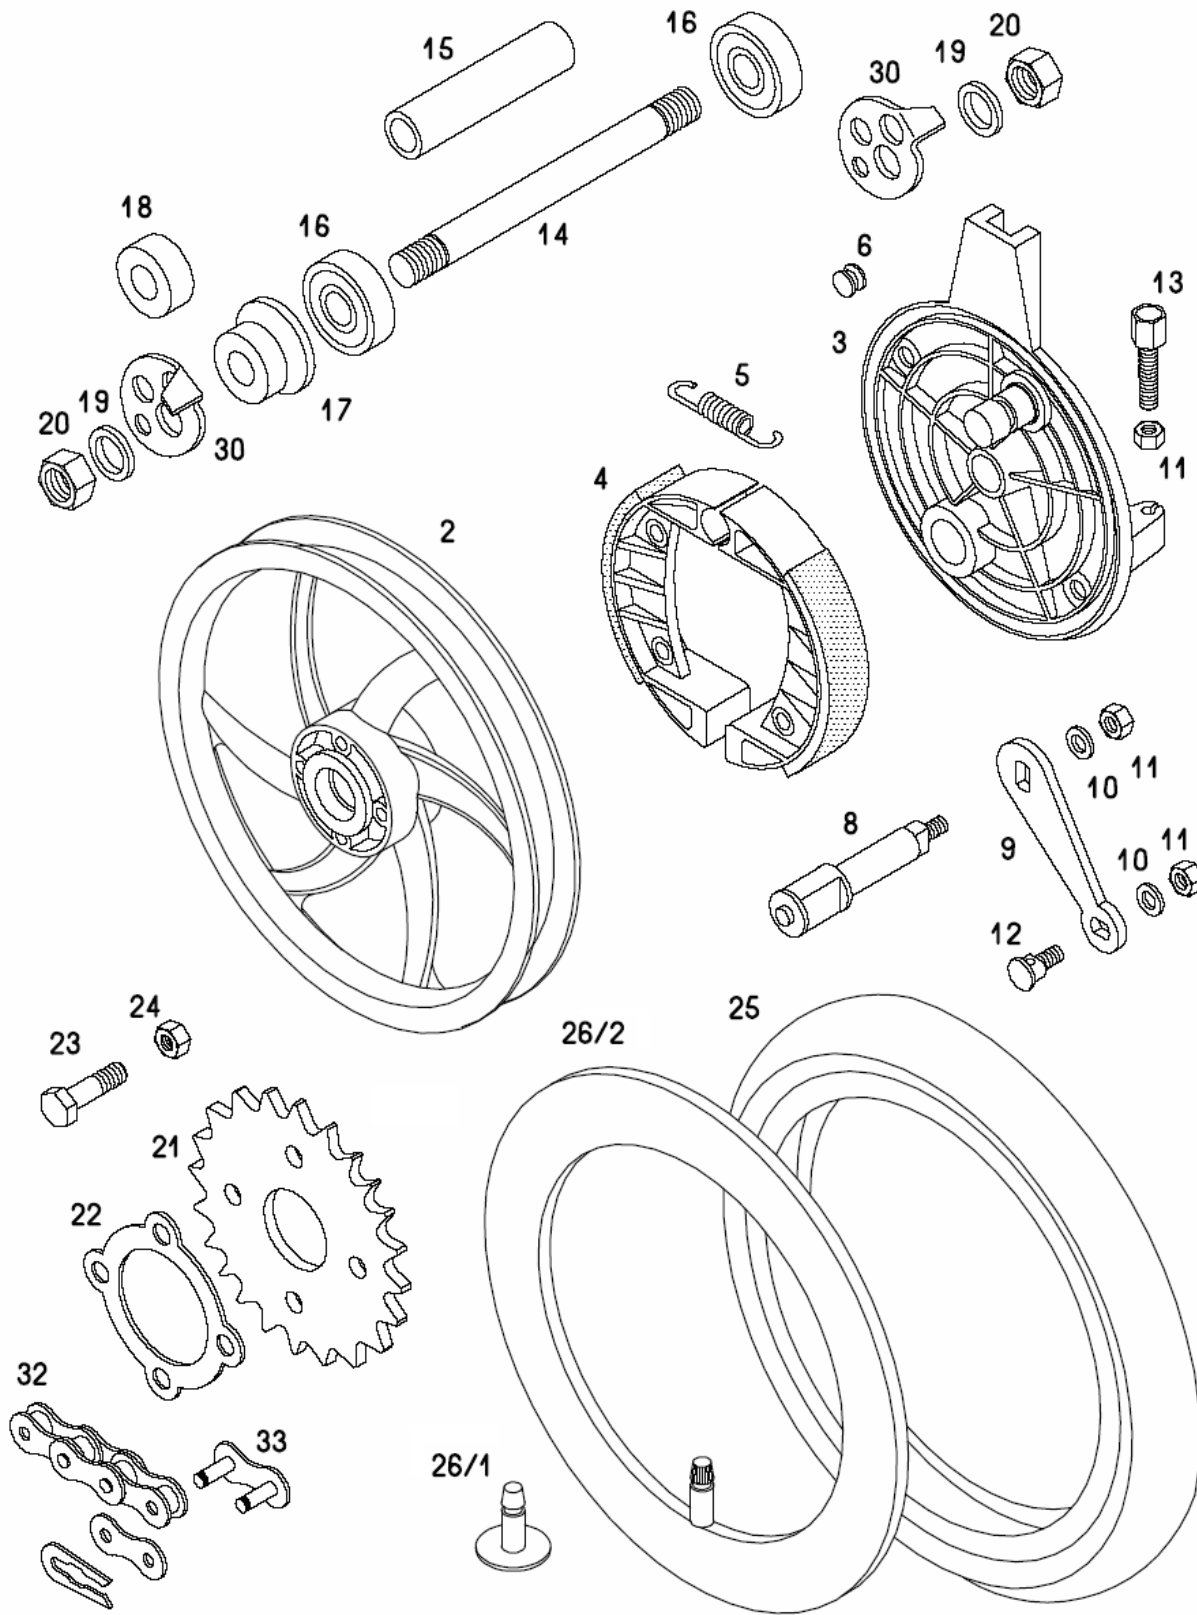

REAR WHEEL

237270 A34DAA STANDARD 25-XL Spare parts catalogue

No.	*	Part No.	Denomination	D
2		236975	REAR WHEEL	1
3		233197	REAR BRAKE PLATE	1
4		230952	BRAKE SHOE - PAIR	1
5		229741	SPRING	1
6		227114	RUBBER PLUG	2
8		230954	BRAKE CAM	1
9		229684	BRAKE LEVER	1
10		031509	WASHER 6	2
11		031075	NUT M6	3
12		222581	BOLT	1
13		231358	ADJUSTING SCREW	1
14		230515	REAR AXLE	1
15		222569	DISTANCE BUSH	1
16		044225	BALL BEARING 12X32X10 (620	2
17		222883	DISTANCE BUSH (BLACK)	1
18		230668	DISTANCE BUSH	1
19		227450	WASHER D11.1XD20X2	1
20		209277	NUT M11X1	1
21		222586	REAR SPROCKET Z=22	.
21		231349	REAR SPROCKET Z=33	1
22		222583	PROTECTIVE PLATE	1
23		026304	SCREW M7X25	4
24		031076	NUT M7	4
25		233107	"TYRE' 1/2-16*42J*MC2.S-TL	1
26	1	236327	VENTIL TUBELESS	1
26	2	044925	INNER TUBE 2 1/4-16 VENTIL VG8	.
30		209212	CHAIN TENSION ADJUSTER RH	1
31		209212	CHAIN TENSION ADJUSTER RH	1
32	2	207083	CHAIN (90 ROLLERS)	.
32	2	206162	CHAIN (93 ROLLERS)	1
33	2	221607	CHAIN WASHER LINK	1
33	1	229189	CHAIN MASTER LINK	1