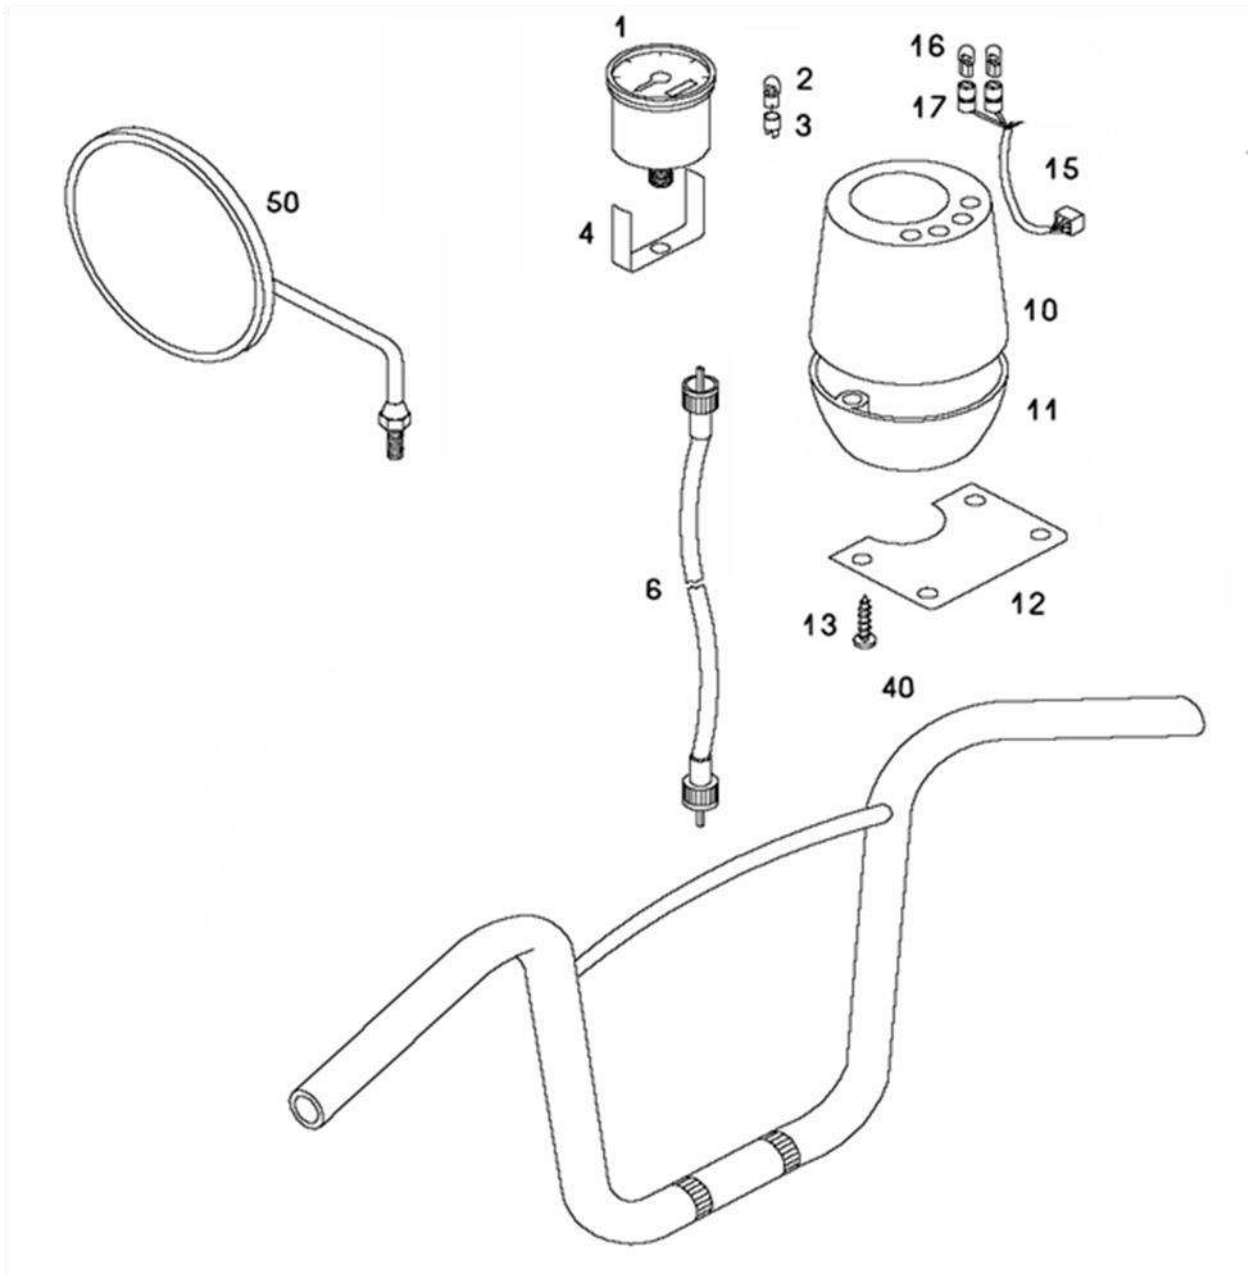

HANDELBAR, SPEEDOMETER, MIRROR

237270 A34DAA STANDARD 25-XL Spare parts catalogue

No.	*	Part No.	Denomination	D
1		234355	SPEEDOMETER- km/h (with parts 2-3)	1
2		213993	BULB 12V 2W BA7S	1
3		234389	BULB HOLDER	1
4		234357	SPEEDOMETER HOLDER	1
6		217664	SPEEDOMETER CABLE OS L=780 mm	1
10		242098S91	SPEEDOMETER HOUSING	1
11		242081S91	SPEEDOMETER HOUSING BOTTOM	1
12		242082S91	SPEEDOMETER HOUSING HOLDER	1
12		242263S91	SPEEDOMETER HOUSING HOLDER	.
13		232799	SCREW*PT*KA50X25	2
15		237058	SPEEDOMETER WIRING (with parts 16 and 17)	1
16		232763	BULB 12V 1,2W -W2x4,6d	4
17		227497	BULB HOLDER	4
40		242320S51	HANDLEBAR	1
50		236966	LH MIRROR-black	1