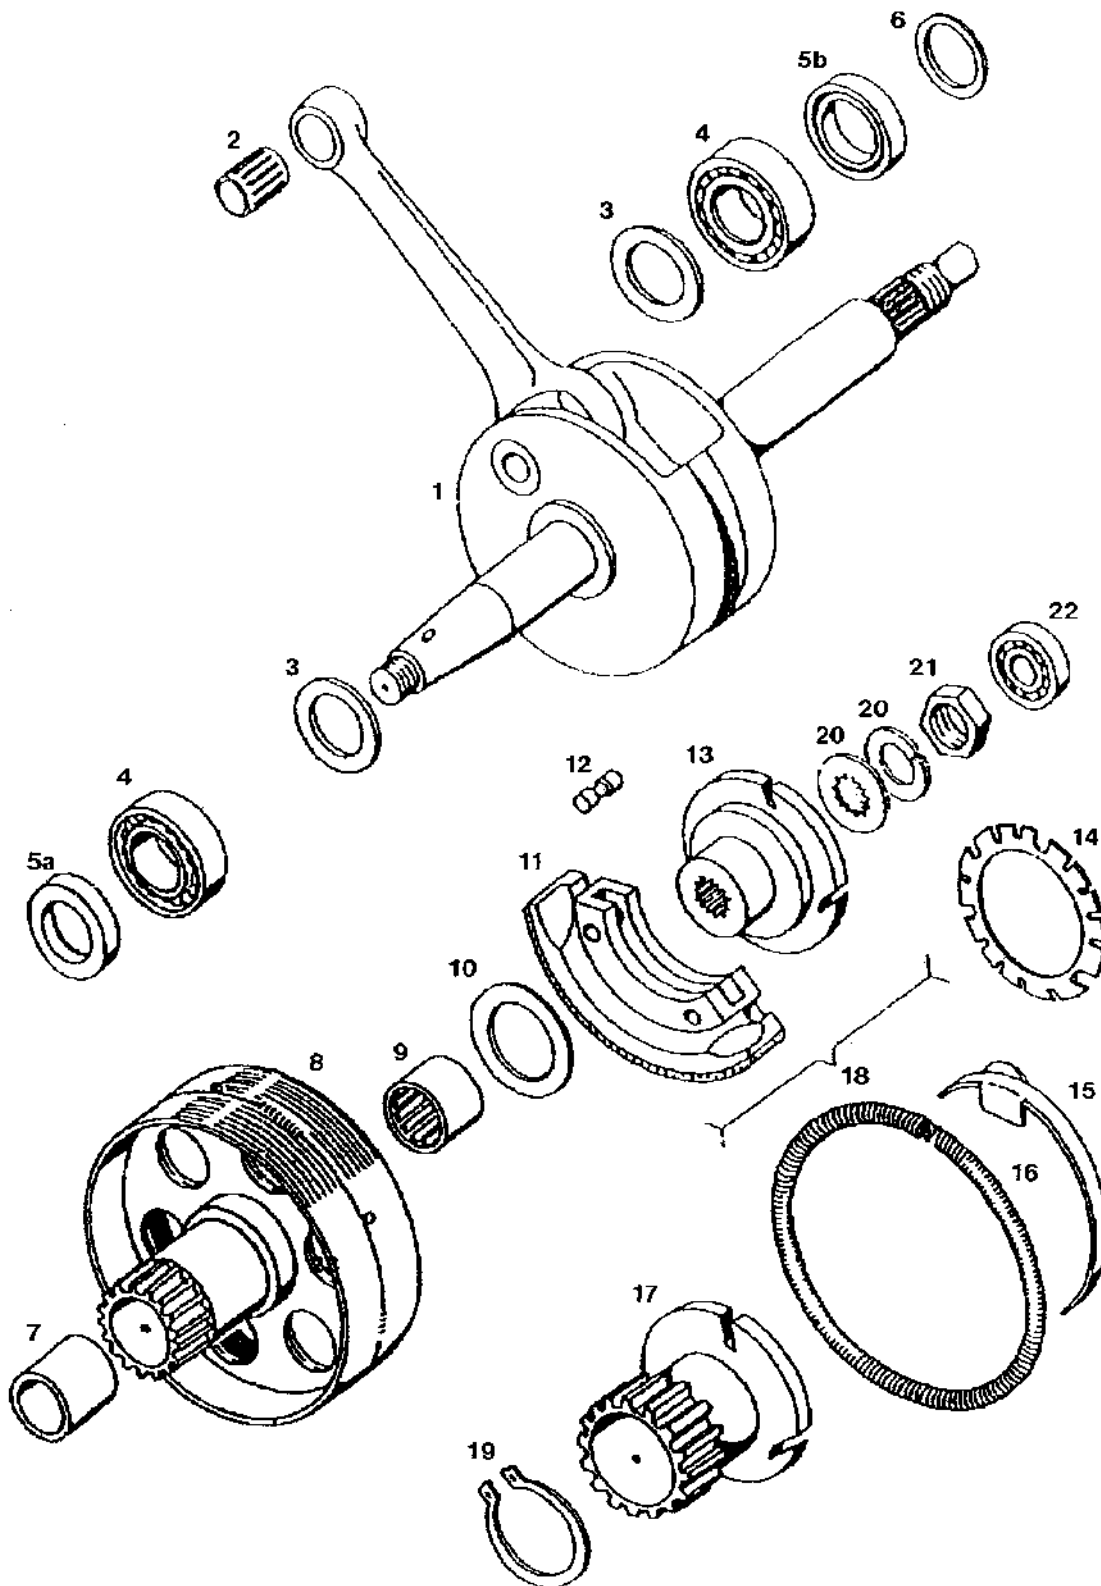

CRANKSHAFT, CLUTCH

237270 A34DAA STANDARD 25-XL Spare parts catalogue

No.	*	Part No.	Denomination	D
1		223421	CRANKSHAFT - A35	1
2		035548	NEEDLE BEARING 12X15X15	1
3	P	212957	SHIM 0,10MM	1
3	P	212958	SHIM 0,15MM	1
3	P	212959	SHIM 0,20MM	2
4		035070	BALL BEARING 6203 C3	2
5		036555	SEAL RING A17X35X7	1
6		223468	THRUST WASHER 14X20X2	1
7		223470	BEARING BUSH	1
8		223423	GEAR WITH DRUM CPL. - A35	1
9		035554	ROLLER CLUTCH	1
10		209073	SHIM 0,30MM	1
10	P	209119	SHIM 0,50MM	1
11	1	223432	CLUTCH SEGMENT 1ST. GEAR	3
11	2	223562	CLUTCH SEGMENT 2ND. GEAR	3
12		223434	CLUTCH PIN	6
13		223429	CLUTCH HUB 1ST. GEAR	1
14		209002	SPRING PLATE	1
15		209039	BRAKE STRIP	6
16	1	209013	CLUTCH SPRING	1
16	2	223769	CLUTCH SPRING	1
17		223435	DRIVE GEAR (2.ND GEAR)	1
18		223436	CLUTCH CPL. 2.ND GEAR (REV	1
18		227849	CLUTCH CPL. 1ST. GEAR (REV	1
19		032083	CIRCLIP	1
20	Z	031848	SPRING RING B10	1
20		031978	THRUST WASHER B10	1
21		215487	NUT M10X1	1
22		035202	BALL BEARING 608	1