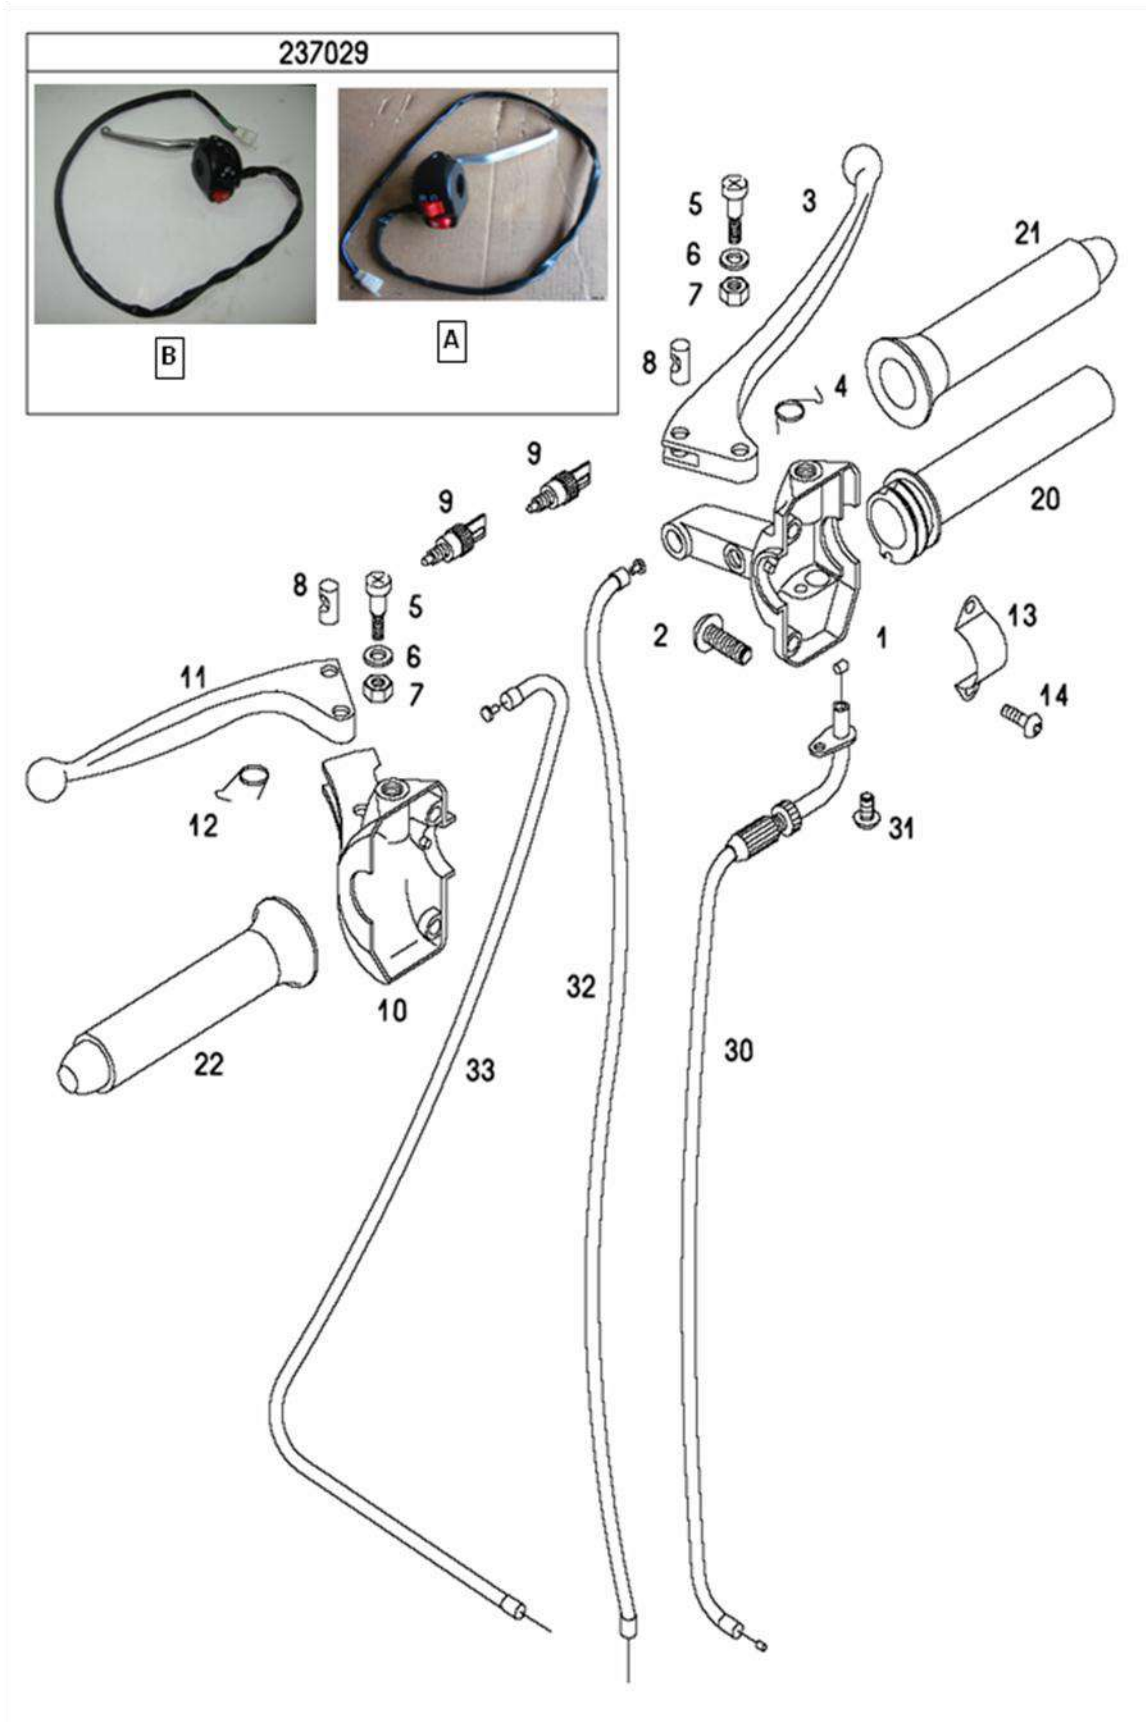

GRIPS, CABLES

237270 A34DAA STANDARD 25-XL Spare parts catalogue

No.	*	Part No.	Denomination	D
1		243236	GRIP	1
2		243237	SCREW	4
3		243238	GRIP	1
4		243239	SPRING	1
5		243240	SCREW	1
8		221222	NIPPEL	2
9		243607	STOP SWICH	2
10		243242	GRIP	1
11		243244	GRIP	1
12		243245	SPRING	1
13		243247		2
14		026700	SCREW M5X10	2
20		243246	LEVER GRIP	1
30		232794	THROTTLE CABLE	1
31		026700	SCREW M5X10	1
32		229542	BRAKE CABLE FRONT	1
33		229543	BRAKE CABLE REAR	1
		241099	GRIP	1