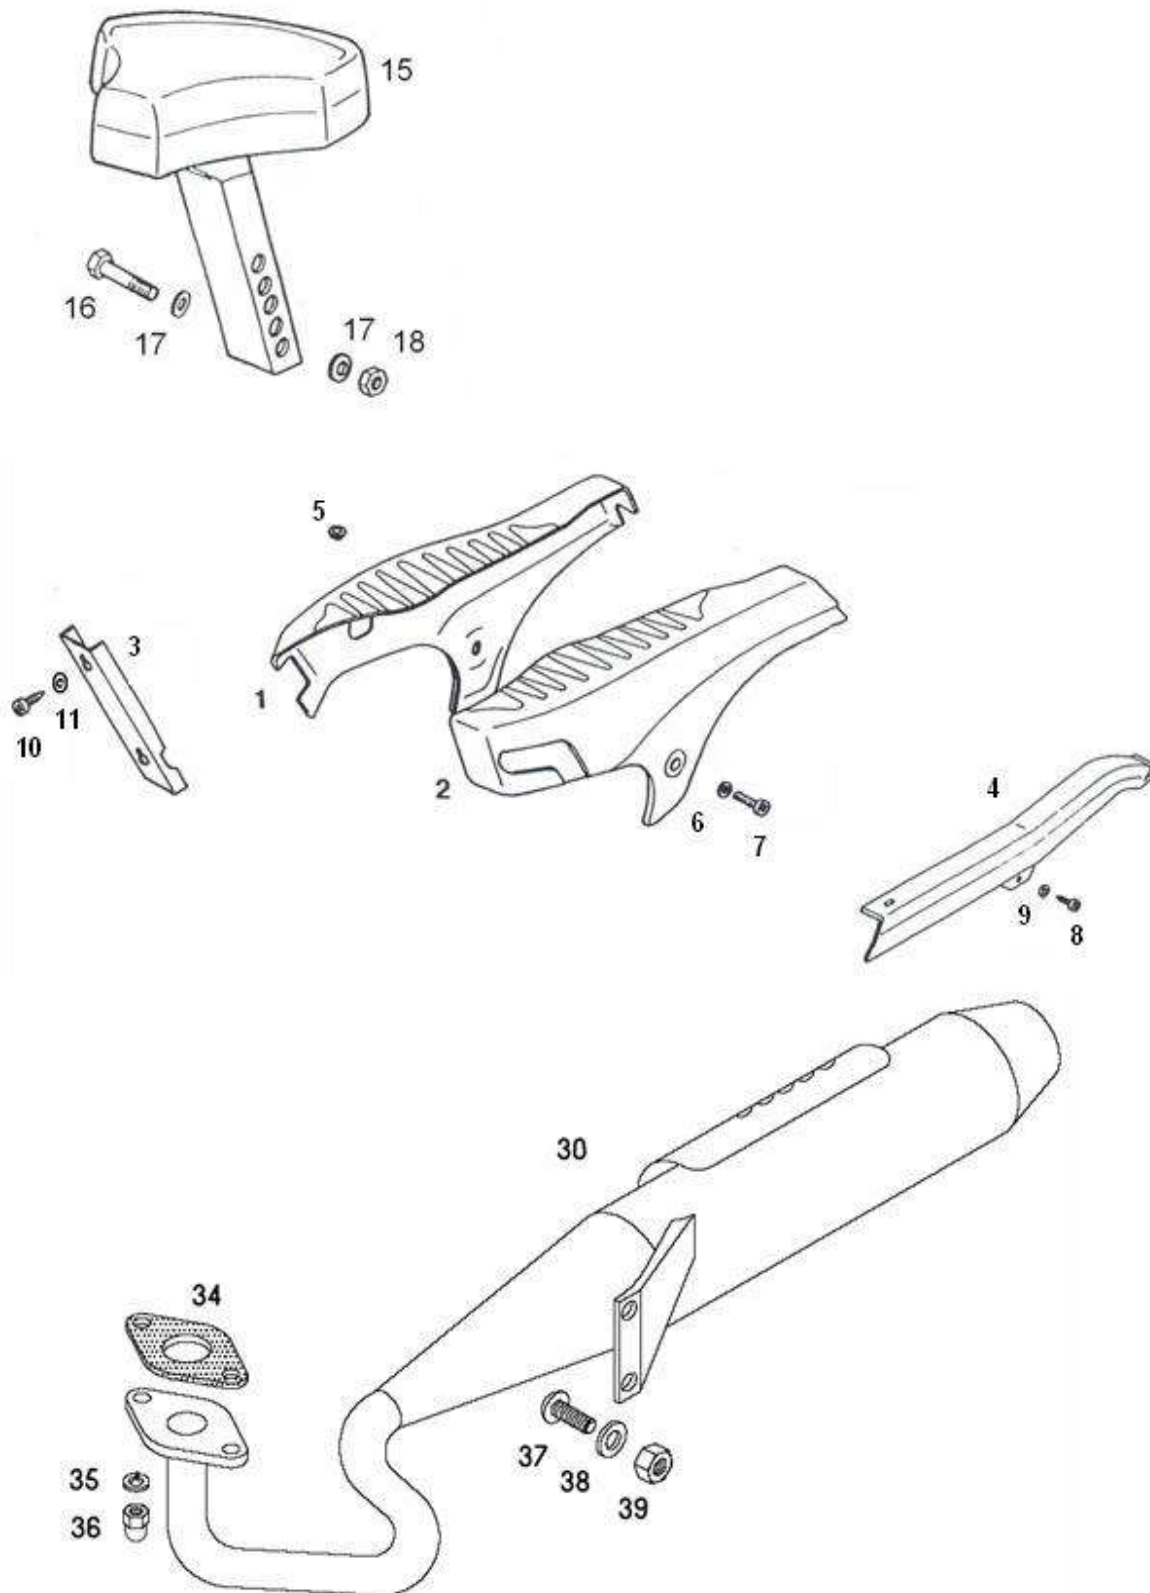

EXHAUST, SEAT, COVERS

237270 A34DAA STANDARD 25-XL Spare parts catalogue

No.	*	Part No.	Denomination	D
1	L	229836	RNNING BOARD PAINTED RH	1
2	L	242039LAK	RUNNING BOARD PAINTED LH	1
2	L	242331LAK	RUNNING BOARD PAINTED LH	.
3		242313	CONTROL CABLE COVER	1
4		229779	CHAIN GUARD (BLACK)	1
5		229728	RUBBER INSERT PIECE	4
6		031925	WASHER 6,4	2
7		033512	SCREW M6X16 (DIN 6921)	2
8		033583	SCREW ST4,8X9	2
9		215341	WASHER d5,2xD14,5	2
10		033581	VIJAK*ST4,2X19	2
11		215341	WASHER d5,2xD14,5	2
15		208609	SEAT	1
15		234335	SEAT (el. start)	.
16		033534	SCREW M8x55 (DIN 6921)	2
17		031933	WASHER A8,4	2
18		033592	NUT M8 (DIN 6923)	2
30		236213	EXHAUST SILENCER	1
34		227149	EXHAUST GASKET	1
35		031845	SPRING RING B6	2
36		030020	SCREW M5X30	2
37		026704	SCREW M8X20 (ISO 7380)	2
38		031510	WASHER 8	4
39		030041	NUT M8-SELFLOCKING	2
		026705	SCREW	2
		031509	WASHER 6	2
		242153S91	EXHAUST SHIELD	1