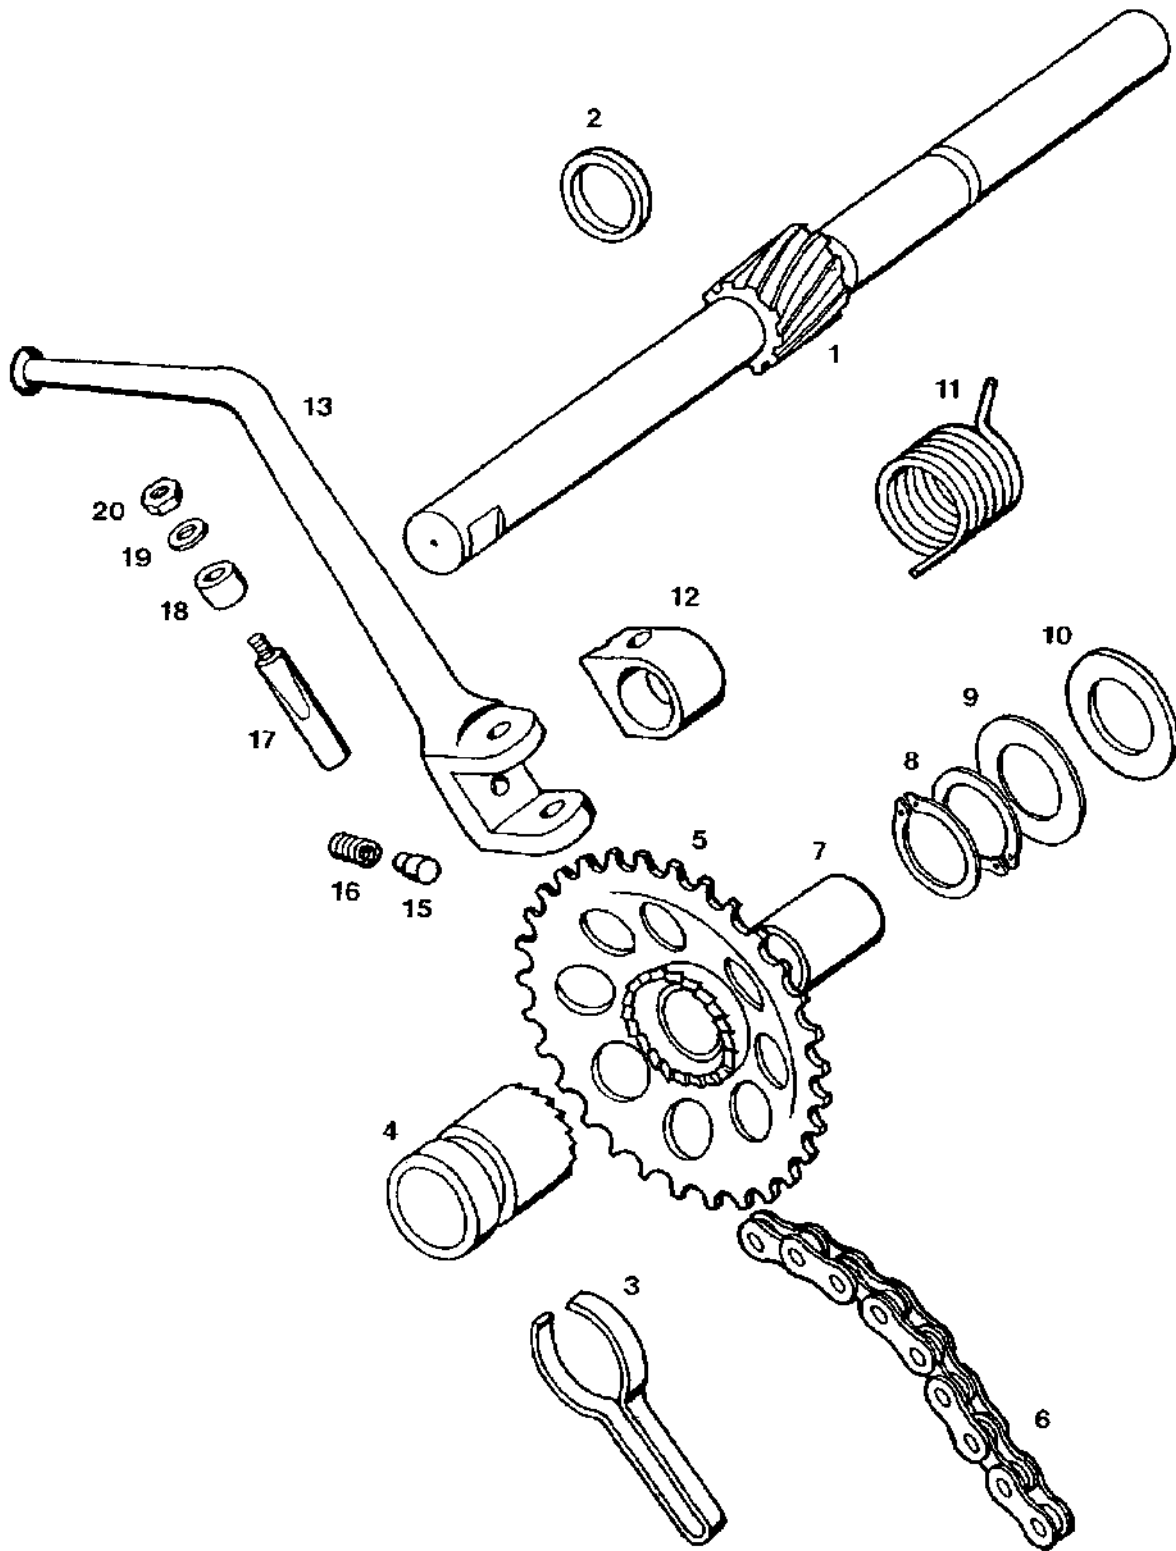

STRARTER MECHANISM

237270 A34DAA STANDARD 25-XL Spare parts catalogue

No.	*	Part No.	Denomination	D
1		223447	STARTER SHAFT	1
2		205702	THRUST WASHER	1
3		209048	BRAKE SPRING	1
4		209047	CLAW COLLAR	1
5		217584	CHAIN SPROCKET Z=25	1
6		217582	CHAIN (32 ROLLERS)	1
7		223448	DISTANCE BUSH	1
8		032073	STARTERSHAFT RING 16	2
9		206391	SHIM 0,50MM	1
10	P	209087	SHIM 0,02MM	3
10	P	200175	SHIM 0,50MM	1
		237189	KICK START LEVER CPL. (with parts 11 to 20)	1
11		223473	KICK START RETURN SPRING	1
12		221406	HUB	1
13		221405	KICK START LEVER	1
15		260216	THRUST BOLT	1
16		260217	KICKSTART SPRING	1
17		202726	KICKSTART PIN	1
18		202723	DISTANCE BUSH	1
19		202727	WASHER 7,4X14X2	1
20		031076	NUT M7	1