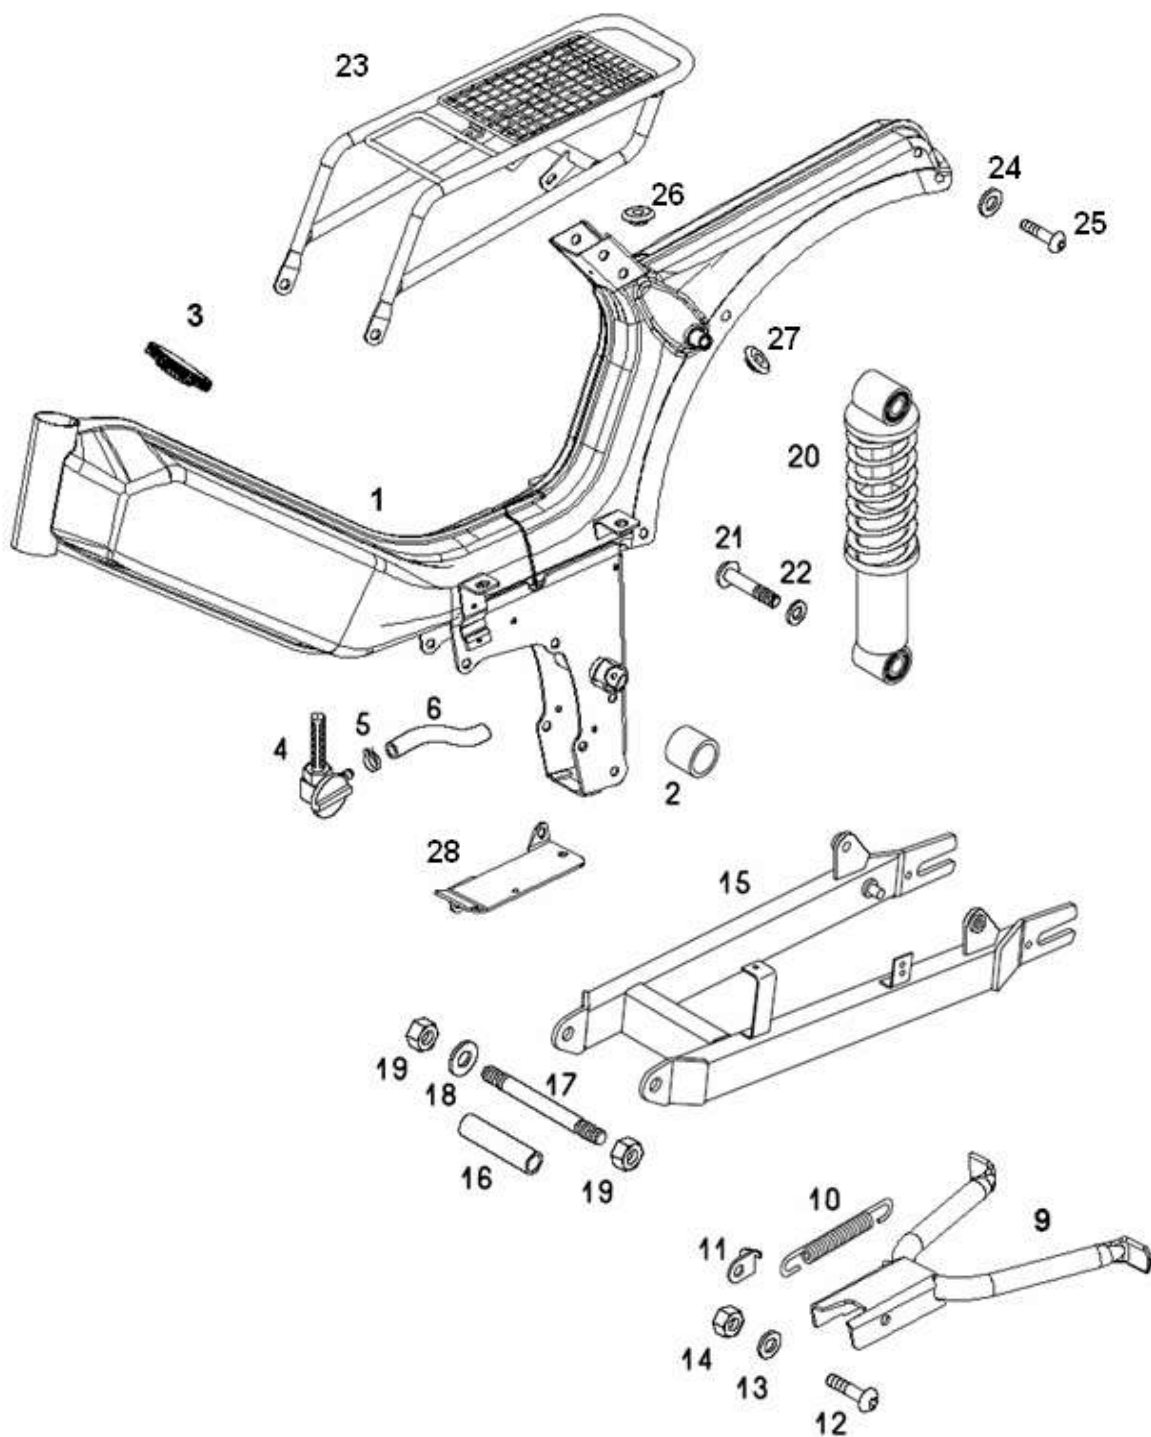

FRAME, REAR FORK, CENTRAL STAND

237270 A34DAA STANDARD 25-XL Spare parts catalogue

No.	*	Part No.	Denomination	D
1	L	242333LAK	FRAME	1
2		209141	BEARING BUSH	2
3		213953	FUEL TANK CAP	1
4		233727	FUEL FEED TAP	1
5		044531	FUEL TUBE 0,05m	m
6		224056	SPRING CLAMP 8	2
9	L	229094	CENTRAL STAND	1
10		200609	SPRING	1
11		209143	SPRING SUPPORT	1
12		026041	SCREW M8x1X70	1
13		031933	WASHER 8	1
14		030049	NUT M8x1 SELFLOCKING	1
15	L	242338LAK	REAR FORK	1
16		209144	DISTANCE BUSH	1
17		237123	AXLE	1
18		031935	WASHER 13	1
19		030051	NUT M12x1,25 SELFLOCKING	2
20		227172	SHOCK ABSORBER-BLACK	2
21		033543	SCREW M10X35 (DIN 6921)	4
22		031934	WASHER 10,5	4
23	L	229065	LUGAGGE- black	.
23	L	242364S91	LUGAGGE- black	1
24		031928	WASHER 6,4	2
25		033512	SCREW M6X16 (DIN 6921)	2
26		234374	RUBBER fi 15	1
26		232731	RUBBER INSERT PIECE fi 15	1
27		237216	RUBBER fi 12	.
27		229728	RUBBER INSERT PIECE fi 12	1
28		237224	RELAY PROTECTOR	1