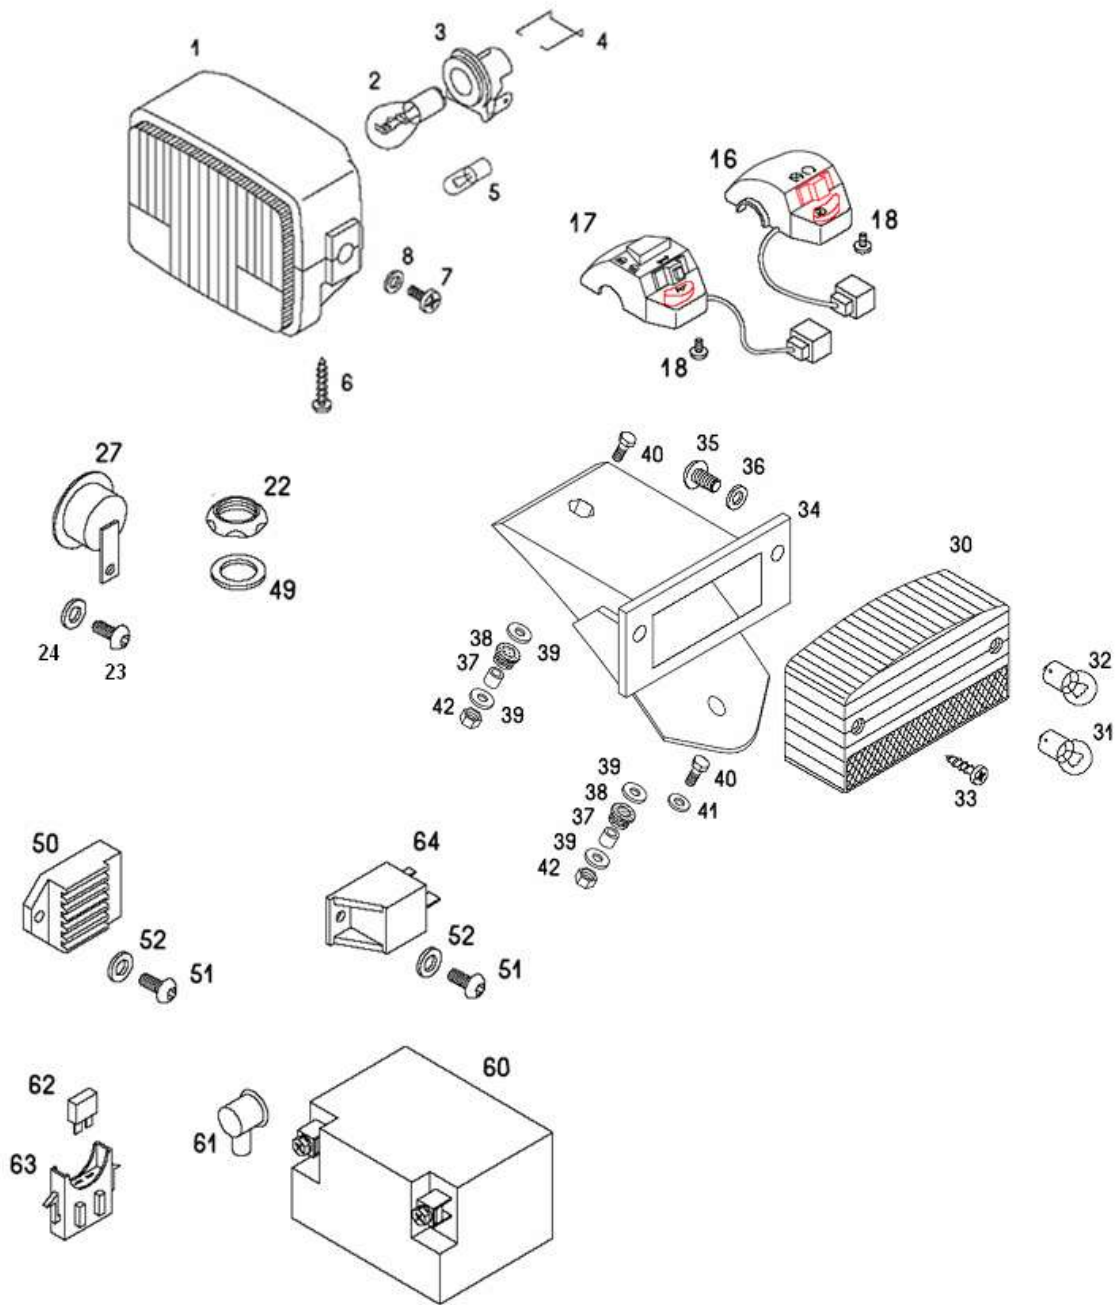

FRONT WHEEL

237270 A34DAA STANDARD 25-XL Spare parts catalogue

No.	*	Part No.	Denomination	D
2		236974	WHEEL FRONT	1
3		233155	FRONT BRAKE PLATE	1
4		230952	BRAKE SHOE - PAIR	1
5		229741	SPRING	2
6		227114	RUBBER PLUG	2
8		230954	BRAKE CAM	1
9		229684	BRAKE LEVER	1
10		031509	WASHER 6	2
11		031075	NUT M6	2
12		222581	BOLT	1
13		222568	DISTANCE BUSH	1
14		044225	BALL BEARING 12X32X10 (620	2
15		226086	FRONT AXLE	1
16		227485	DISTANCE BUSH (BLACK)	1
17		031935	WASHER 13	2
18		033022	NUT M12x1 SELFLOCKING	1
20		227771	TYRE 2 1/4-16*38J*B8.S	1
21	1	044925	VENTIL TUBELESS	1
21	2	236327	INNER TUBE 2 1/4-16 VENTIL VG8	.
25		230631	RH SPEEDOMETER DRIVE	1

ELECTRIC PARTS

237270 A34DAA STANDARD 25-XL Spare parts catalogue

No.	*	Part No.	Denomination	D
1		227100	HEADLAMP (with parts 2-6)	1
2		044701	BULB 12V 25/25W BA20D	1
3		227102	BULB HOLDER	1
4		214657	CLAMP	1
5		044693	BULB 12V 4W BA9s	1
6		044432	SCREW ST 3,9x25	2
7		031509	WASHER 6	4
8		026690	NUT M6X16 (ISO 7380)	3
16		237129	SWITCH RIGHT WITH CABLE	1
17		237130	SWITCH LEFT WITH CABLE	1
18		232859	SCREW M5X22 black	4
-		236977	CABLE WEB FRONT	1
-		241091	CABLE WEB MIDDLE	1
-		236978	CABLE WEB REAR	1
-		236979	CABLE WEB FOR REGULATOR	1
22		232918	NUT FOR IGNITION LOCK	1
		026706	SCREW M6X12(ISO 7380)	2
23		031509	WASHER 6	2
27		237179	HORN	1
27		236704	HORN	.
30		223572	REAR LAMP (with parts 31 and 32)	1
31		044698	BULB 12V 5W	1
32		044689	BULB 12V 10W	1
33		044439	SCREW ST 3,9x16	2
34		236963	REAR LAMP HOLDER	1
35		026690	SCREW M6X16(ISO 7380)	2
36		031509	WASHER 6,4	2
37		222187	DISTANCE BUSH L=7,5mm	1
38		219946	RUBBER INSERT PIECE	2
39		031925	WASHER d6,3xD18	4
40		044284	SCREW M6X22	2
41		217674	WASHER 6,4 D16	1
42		030040	NUT M6 SELFLOCKING	2
49		206489	WASHER FOR IGNITION LOCK	.
50		236733	WOLTAGE REGULATOR	1
50		230844	WOLTAGE REGULATOR	.
51		026689	SCREW M6X14 (ISO 7380)	1
52		031845	WASHER B6	1