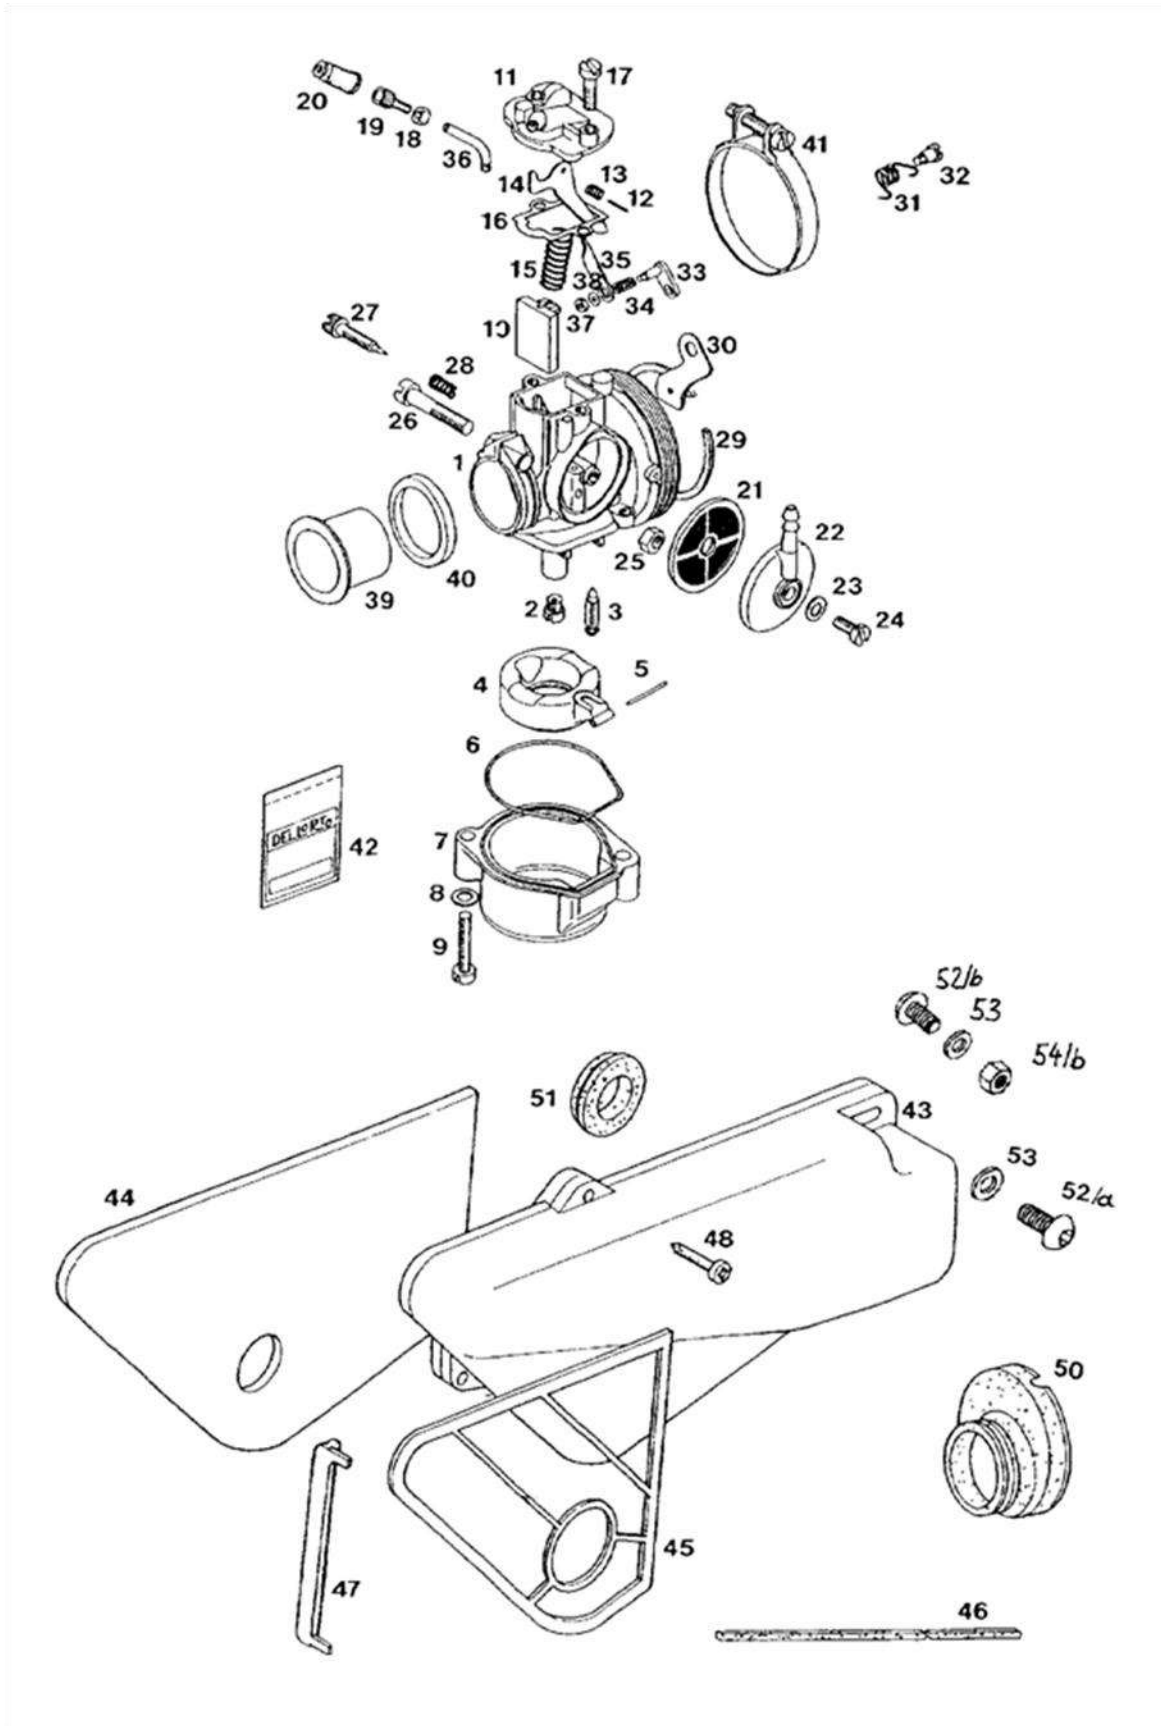

CARBURATOR, INTAKE SILENCER

237270 A34DAA STANDARD 25-XL Spare parts catalogue

No.	*	Part No.	Denomination	D
1	2	236202	CARBURETOR	1
2		212465	JET 51	.
2		222681	JET 49	1
3		219589	FLOAT VALVE	1
4		219582	FLOAT	1
5		219593	FLOAT PIN	1
6		219594	FLOAT CHAMBER GASKET	1
7		219595	FLOAT CHAMBER	1
8		031930	WASHER 4	1
9		027057	SCREW M4X20	1
10		219580	THROTTLE SLIDE	1
11		219596	CARBURATOR COVER CPL. with parts (12-15)	1
12		219871	PIN	1
13		219872	SPRING	1
14		219873	CHOKE LEVER	1
15		219874	RETURN SPRING	1
16		219583	CARBURATOR COVER GASKET	1
17		219598	SCREW M4X15	2
18		219626	NUT	1
19		219625	ADJUSTING SCREW	1
20		219624	RUBBER BUSH	1
21		219585	FUEL FILTER	1
22		219584	FUEL CONNECTION LID	1
23		219780	SEAL RING	1
24		026700	SCREW M5X10	1
25		031075	NUT M6	1
26		027083	SCREW M6X30	1
27		219587	ADJUSTING SCREW	1
28		219588	SPRING	1
29		219590	GASKET	1
30		223026	CHOKE LEVER	1
31		219591	RETURN SPRING	1
32		219592	SCREW	1
33		223025	LEVER	1
34		223027	CHOKE SPRING	1
35		227328	CHOKE LEVER	1
36		219623	CONNECTION	1
37		031073	NUT M4	1
38		031930	WASHER 4	1
39		227326	PLASTIC REDUCING BUSH	1
40		227324	SEALING RING	1
41		219375	CLAMP 60-65	1
42		219875	CARBURATOR GASKET SET CPL.	1
43	1	229769	INTAKE SILENCER CPL.	.
43	2	230069	INTAKE SILENCER CPL.	1
44		229704	AIR FILTER (FOAM)	1
45		229776	FILTER COVER	1
46		229702	FILTER PIECE	1
47		229703	FILTER SUPPORT	1
48		044438	SHEET SCREW 4,2X19	3
49		230046	SILENCER INSERT PIECE	1
50		229705	JUNCTION SLEEVE	1
51		229706	INSERT RUBBER	1
52		044115	SCREW M6X25	1