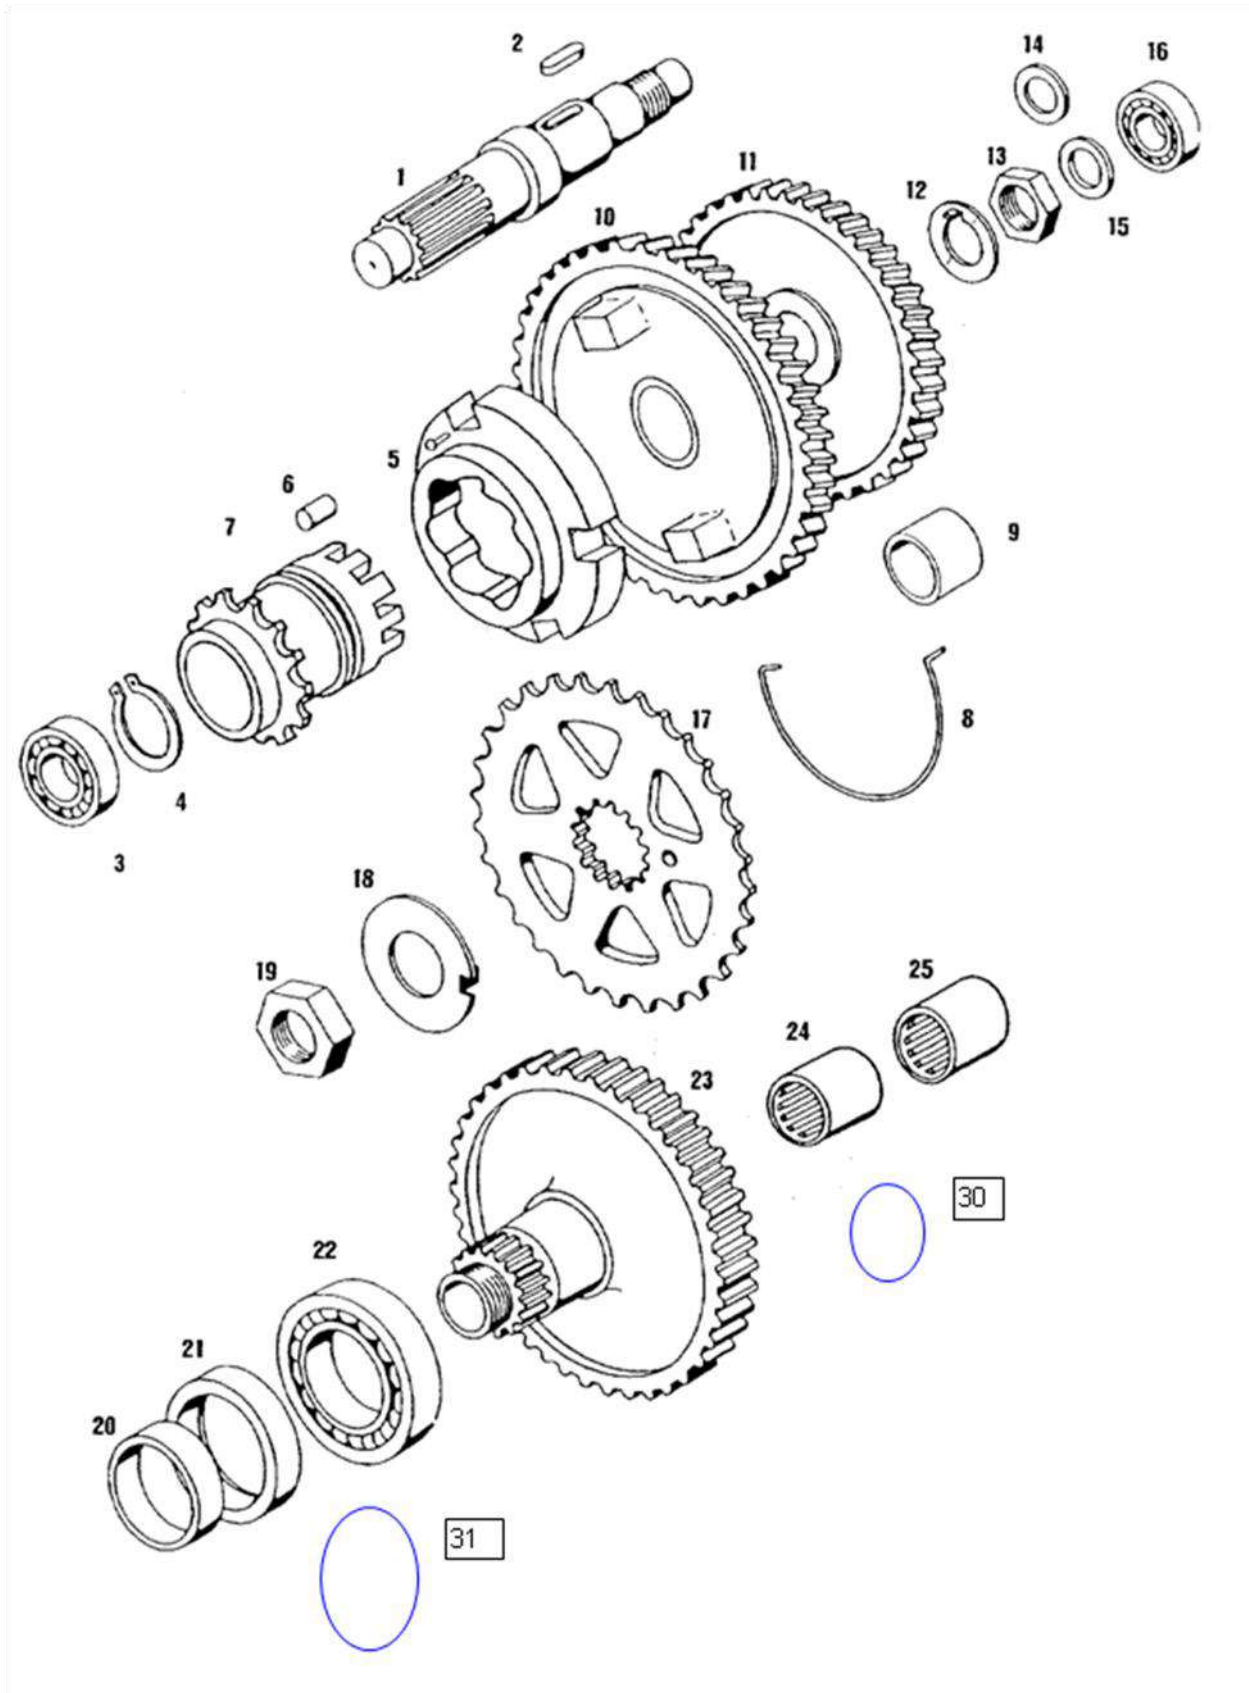

COUNTERSHAFT, MAINSHAFT

237270 A34DAA STANDARD 25-XL Spare parts catalogue

No.	*	Part No.	Denomination	D
1		223458	COUNTERSHAFT	1
2		044835	WOODRUFF KEY 5X5X12	1
3		035072	BALL BEARING 6201	1
4		032077	CIRCLIP	1
5		223463	CAGE	1
6		209063	ROLLER D5X8	8
7		222209	CAGE	1
8		223121	COUNTERSHAFT SPRING	1
9		035600	BEARING BUSH	1
10		227194	1ST. SPEED GEAR - A35	1
11		223461	2ND. SPEED GEAR - A35	1
12		209062	PROTECTIVE WASHER	1
13		200141	NUT M14X1	1
14		223469	THRUST WASHER 2,0MM	1
15	P	209075	SHIM 0,20MM	1
15	P	209076	SHIM 0,50MM	1
16		035031	BALL BEARING 6000	1
17		209078	FRONT SPROCKET Z=26	1
18		209079	PROTECTIVE WASHER	1
19		209080	NUT M22X1	1
20		209077	DISTANCE BUSH	1
21		036620	SEALING RING A35X47X7	1
22		035037	BALL BEARING 6006	1
23		223456	DRIVE SHAFT CPL. - KICK	1
24		035502	NEEDLE BEARING SCE 109P	1
25		035503	NEEDLE BEARING SCE 108	1
30		033006	O RING	1
31		033007	O RING	1