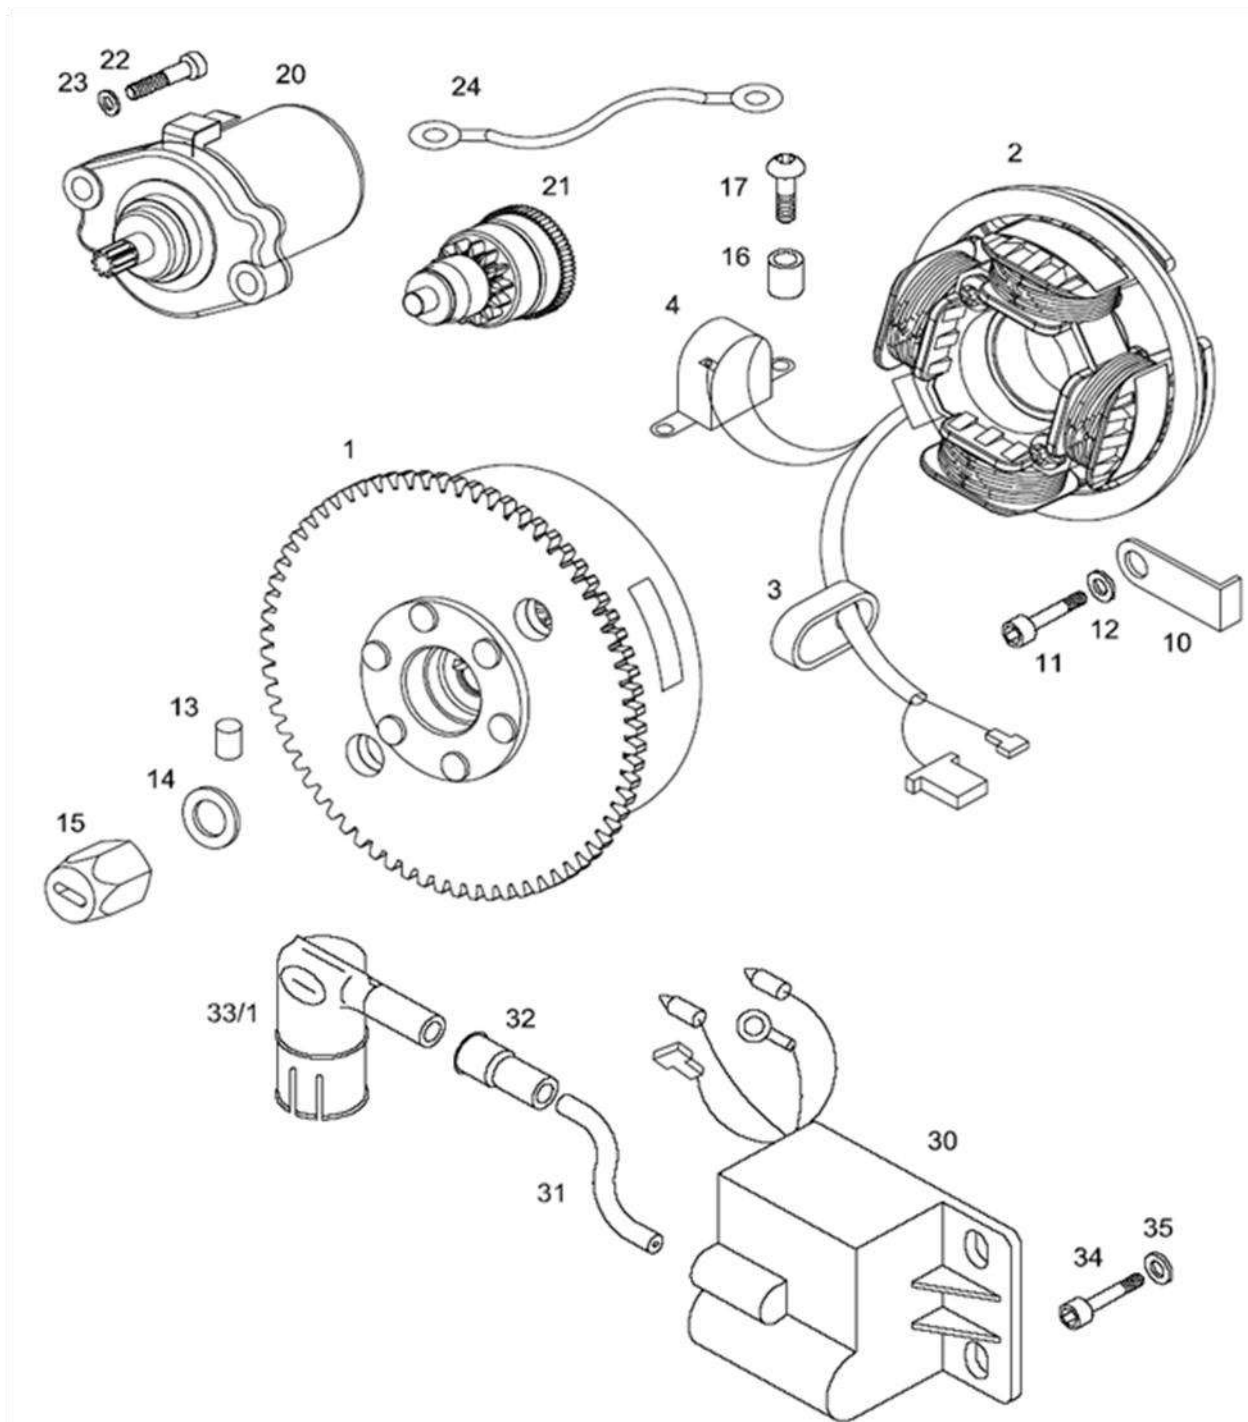

MAGNETO ASSEMBLY, ELECTRIC STARTER

237270 A34DAA STANDARD 25-XL Spare parts catalogue

No.	*	Part No.	Denomination	D
		233720	MAGNETO ASSEMBLY CPL. (with parts 1- 4)	1
1		243101	FLYWHEEL	1
2		243100	BASE PLATE CPL.	1
3		224196	RUBBER INSERT PIECE	1
4		243102	PICK UP	1
10		230916	CLIP	1
11		026657	ALLEN SCREW M5x15	2
12		031508	WASHER M5	2
13		200048	ROLLER D3x4	1
14		229918	WASHER d10,4 D 17,5 s 1,2	1
15		230813	OIL PUMP NUT M10x1	1
16		233719	DISTANCE TUBE	2
17		236389	SCREW FOR PICK UP	2
30		233729	ELECTRONIC	1
31		044528	SPARK PLUG CABLE (430mm)	m
32		210175	RUBBER PROTECTOR	1
33		206116	SPARK PLUG CAP	1
34		026701	SCREW M5x12 (ISO 7380)	2
35		031508	WASHER M5	2