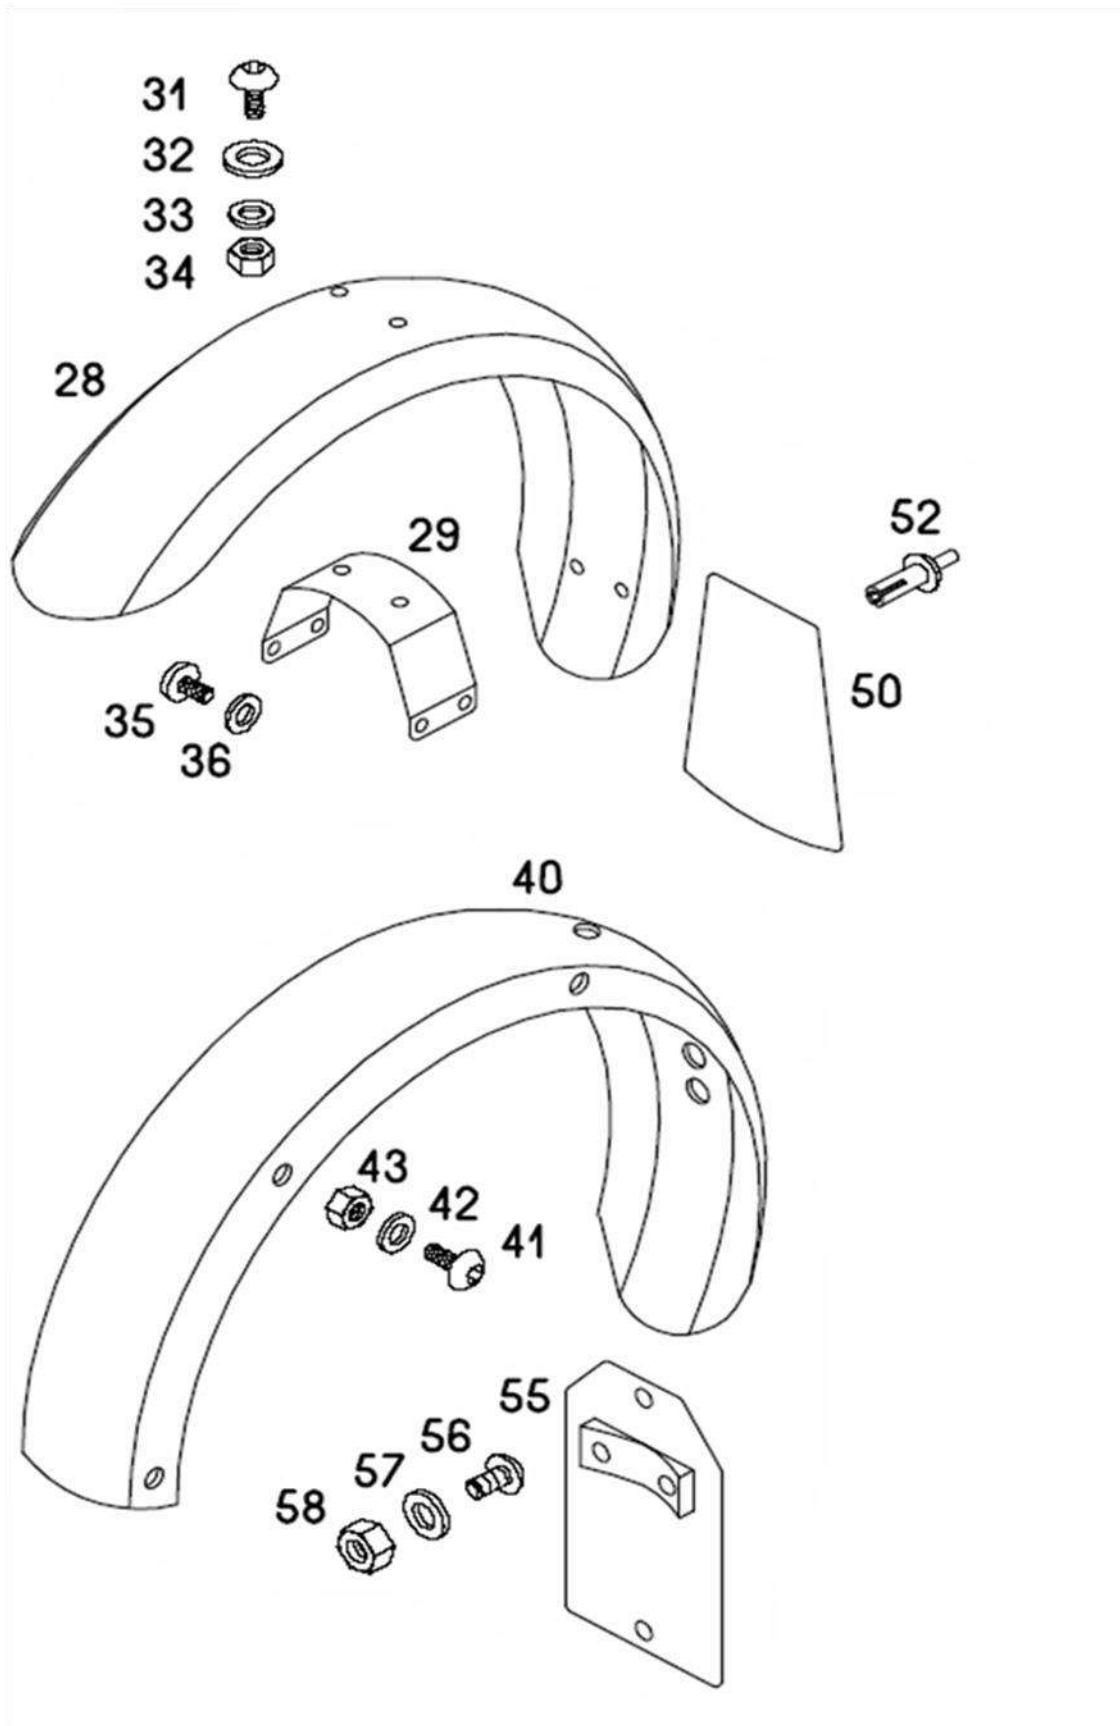

MUDGUARD, DECALS

237270 A34DAA STANDARD 25-XL Spare parts catalogue

No.	*	Part No.	Denomination	D
		234740	DECAL STANDARD CPL.	1
28	L	242280LAK	FRONT MUDGUARD	1
29	L	242056LAK	FRONT MUDGUARD HOLDER	1
31		026700	SCREW M5X10 (ISO 7380)	2
32		31508	WASHER A5,3	6
33		33502	SCREW M5X12 (DIN 6921)	2
34		030048	NUT M5 SELFLOCKING	2
35		026706	SCREW M6X12 (ISO 7380)	4
36		031509	WASHER 6	4
40	L	230598	REAR MUDGUARD	1
41		033510	SCREW M6X10 (DIN 6921)	6
42		031509	WASHER 6	6
43		033591	NUT M6 SELFLOCKING	6
50		234656	MUD FLAP	1
52		234664	PLASTIC SCREW	2
55	L	211838	PLATE	1
56		026700	SCREW M5X10 (ISO 7380)	2
57		031508	WASHER A5,3	2
58		030048	NUT M5 SELFLOCKING	2