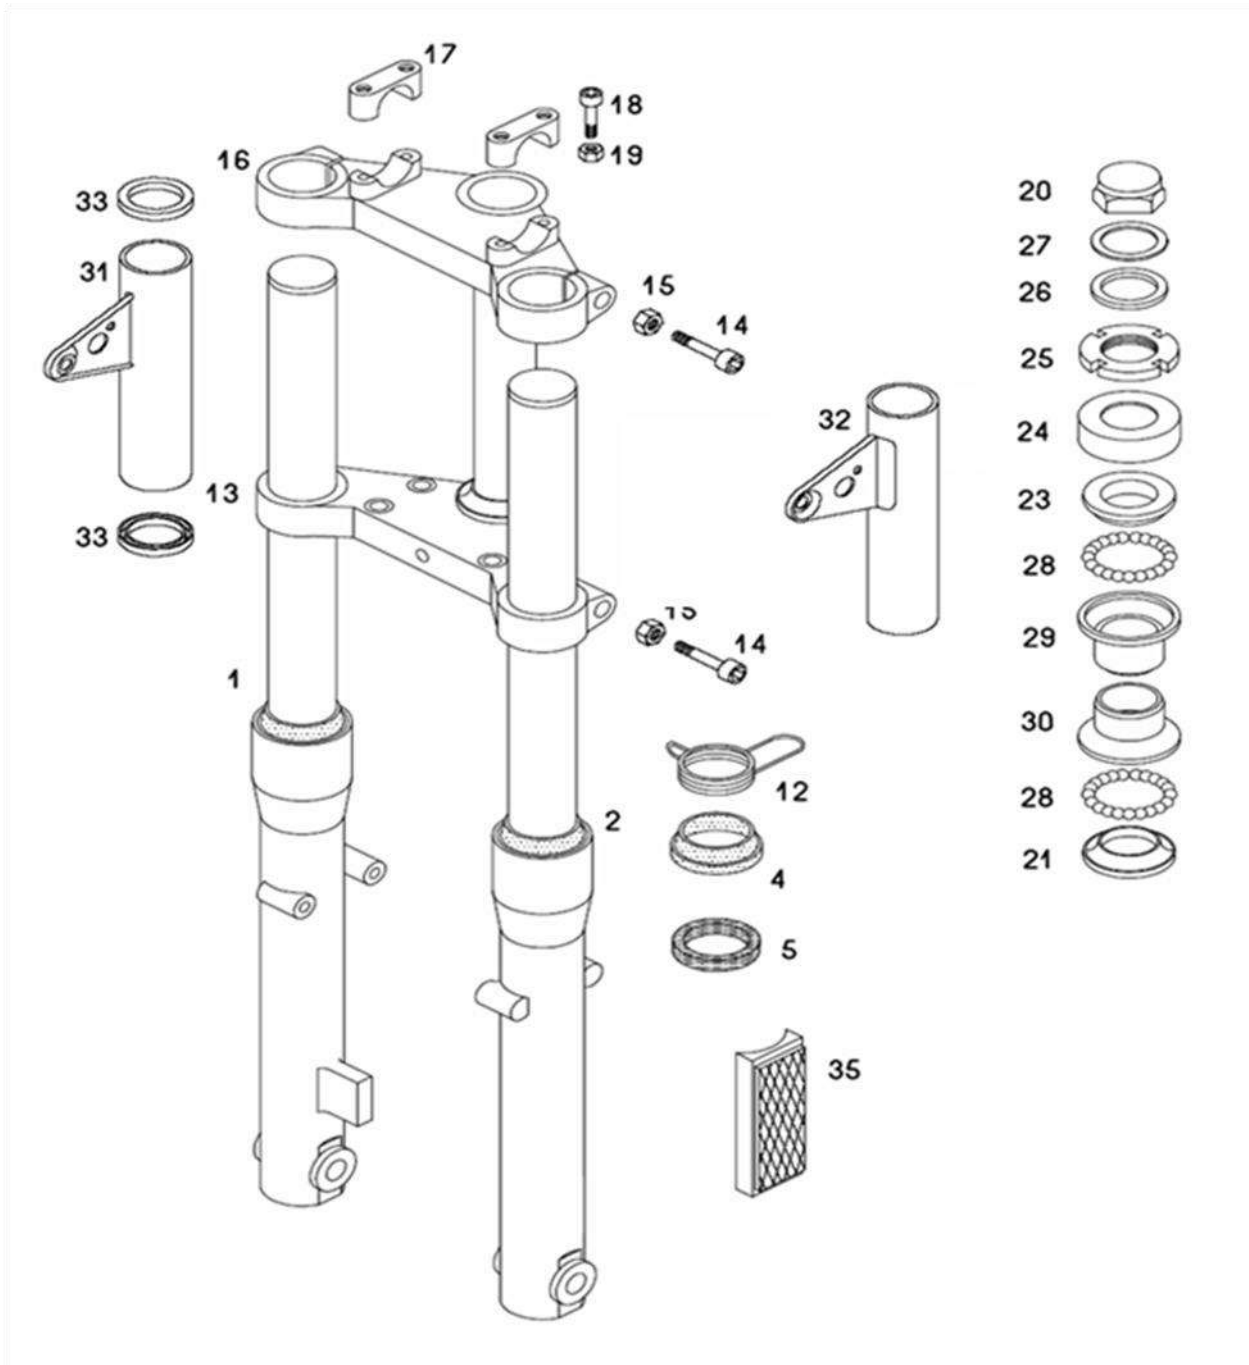

FRONT FORK

237270 A34DAA STANDARD 25-XL Spare parts catalogue

No.	*	Part No.	Denomination	D
-		236839	FRONT FORK CPL. grund (with parts 1 to 21 and 27)	1
1	L	243184	RH FRONT FORK SILVER	1
2	L	243185	LH FRONT FORK SILVER	1
4		243179	SEAL RING	2
5		243195	OIL SEAL RING	2
12		232968	CABLE GUIDE	2
13	G	243197	FORK LUG grund	1
14		026683	SCREW M8X45	4
15		031077	NUT M8	4
16	G	243196	UPPER YOKE GRUND	1
17	G	243198	HANDLEBAR CARRIER grund	2
18		026646	SCREW M6X45	4
19		031075	NUT M6	4
20		219349	CROWN NUT	1
-		230741	BEARING SET (with parts 21-30)	1
21		200714	STEERING BEARING CONE	1
23		200714	STEERING BEARING CONE	1
24		200715	COVER (BRIGHT)	1
25		200717	GROOVED NUT	1
26	P	222848	WASHER (S= 2MM)	1
27		206701	WASHER (S= 0,7MM)	1
28		044535	BALL BEARING 5	42
29		223155	STEERING BEARING CUP (TOP)	1
30		223157	STEERING BEARING CUP (BOTTOM)	1
31	L	242282LAK	LAMP HOLDER-RIGHT	1
32	L	242283LAK	LAMP HOLDER-LEFT	1
33		229399	RUBBER RING	4
35		227121	FRONT SIDE REFLECTOR	2
40		233198	SET OF LOCKS (with parts 41-42)	1
40		236470	SET OF LOCKS (with parts 41-43)	.
41		232891	KEY (must to notify number)	1
42		233198	FRONT FORKS LOCK (with part 41)	1
43		232896	IGNITION LOCK (with part 41)	.