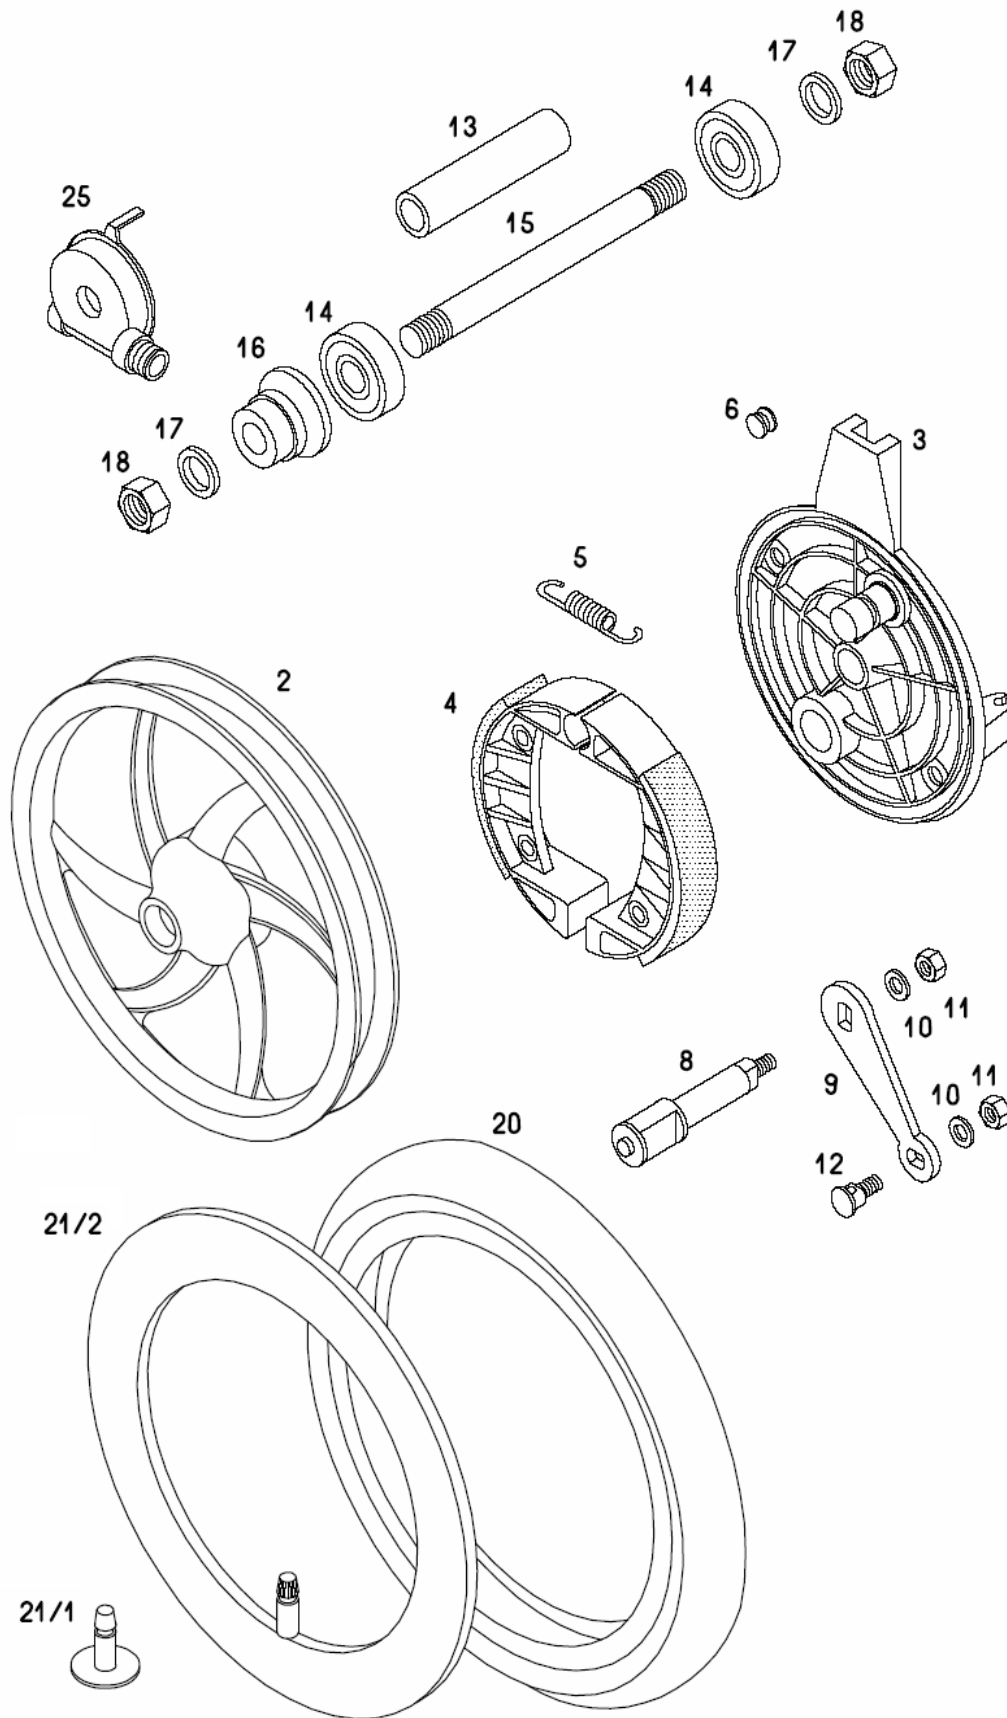

FRONT WHEEL

237270 A34DAA STANDARD 25-XL Spare parts catalogue

No.	*	Part No.	Denomination	D
2		236974	WHEEL FRONT	1
3		233155	FRONT BRAKE PLATE	1
4		230952	BRAKE SHOE - PAIR	1
5		229741	SPRING	2
6		227114	RUBBER PLUG	2
8		230954	BRAKE CAM	1
9		229684	BRAKE LEVER	1
10		031509	WASHER 6	2
11		031075	NUT M6	2
12		222581	BOLT	1
13		222568	DISTANCE BUSH	1
14		044225	BALL BEARING 12X32X10 (620	2
15		226086	FRONT AXLE	1
16		227485	DISTANCE BUSH (BLACK)	1
17		031935	WASHER 13	2
18		033022	NUT M12x1 SELFLOCKING	1
20		227771	TYRE 2 1/4-16*38J*B8.S	1
21	1	044925	VENTIL TUBELESS	1
21	2	236327	INNER TUBE 2 1/4-16 VENTIL VG8	.
25		230631	RH SPEEDOMETER DRIVE	1